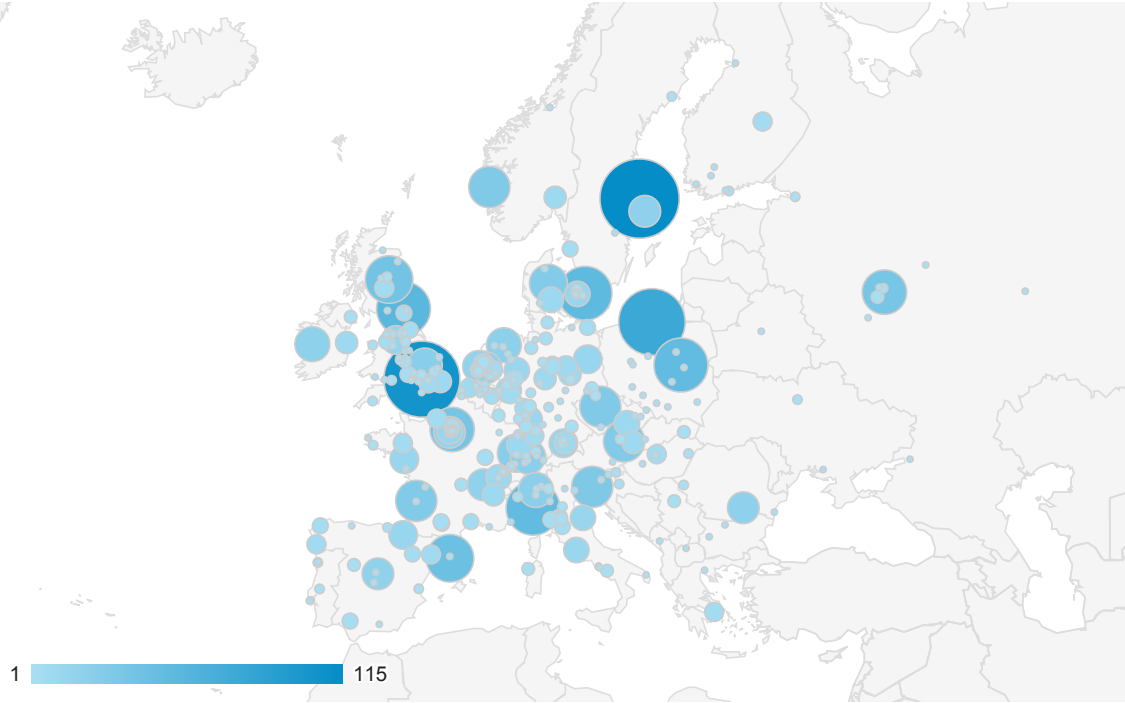

Jan 15, 2014 - Feb 14, 2014

Location

ALL » CONTINENT: Europe

Map Overlay

Summary

City	Acquisition			Behavior			Conversions <span>Goal 1: Paging goals</span>		
	Visits	% New Visits	New Visits	Bounce Rate	Pages / Visit	Avg. Visit Duration	Paging goals (Goal 1 Conversion Rate)	Paging goals (Goal 1 Completions)	Paging goals (Goal 1 Value)
	<b>1,934</b> <small>% of Total: 28.58% (6,768)</small>	<b>58.12%</b> <small>Site Avg: 53.53% (8.57%)</small>	<b>1,124</b> <small>% of Total: 31.02% (3,623)</small>	<b>56.98%</b> <small>Site Avg: 54.96% (3.67%)</small>	<b>3.67</b> <small>Site Avg: 3.76 (-2.20%)</small>	<b>00:04:41</b> <small>Site Avg: 00:05:01 (-6.64%)</small>	<b>18.15%</b> <small>Site Avg: 19.62% (-7.51%)</small>	<b>351</b> <small>% of Total: 26.43% (1,328)</small>	<b>\$0.00</b> <small>% of Total: 0.00% (\$0.00)</small>
1. <a href="#">Uppsala</a>	<b>115</b>	<b>54.78%</b>	63	40.87%	7.97	00:09:19	33.04%	38	\$0.00
2. <a href="#">London</a>	<b>105</b>	40.00%	42	52.38%	3.11	00:07:24	27.62%	29	\$0.00
3. <a href="#">Gdansk</a>	<b>78</b>	5.13%	4	35.90%	4.77	00:10:49	35.90%	28	\$0.00
4. <a href="#">Newcastle upon Tyne</a>	<b>56</b>	50.00%	28	32.14%	5.30	00:08:27	32.14%	18	\$0.00
5. <a href="#">Lund</a>	<b>53</b>	45.28%	24	35.85%	5.02	00:06:50	28.30%	15	\$0.00
6. <a href="#">Genoa</a>	<b>51</b>	21.57%	11	94.12%	1.10	00:01:04	3.92%	2	\$0.00
7. <a href="#">Warsaw</a>	<b>51</b>	27.45%	14	25.49%	5.55	00:13:45	37.25%	19	\$0.00
8. <a href="#">Barcelona</a>	<b>44</b>	72.73%	32	40.91%	3.68	00:03:15	13.64%	6	\$0.00
9. <a href="#">Saint Andrews</a>	<b>40</b>	2.50%	1	77.50%	1.45	00:04:42	20.00%	8	\$0.00
10. <a href="#">Paris</a>	<b>37</b>	75.68%	28	54.05%	2.76	00:04:19	13.51%	5	\$0.00
11. <a href="#">Moscow</a>	<b>36</b>	38.89%	14	36.11%	4.67	00:06:50	41.67%	15	\$0.00
12. <a href="#">Trieste</a>	<b>31</b>	48.39%	15	61.29%	1.94	00:01:55	12.90%	4	\$0.00
13. <a href="#">Prague</a>	<b>30</b>	16.67%	5	53.33%	2.97	00:02:22	13.33%	4	\$0.00